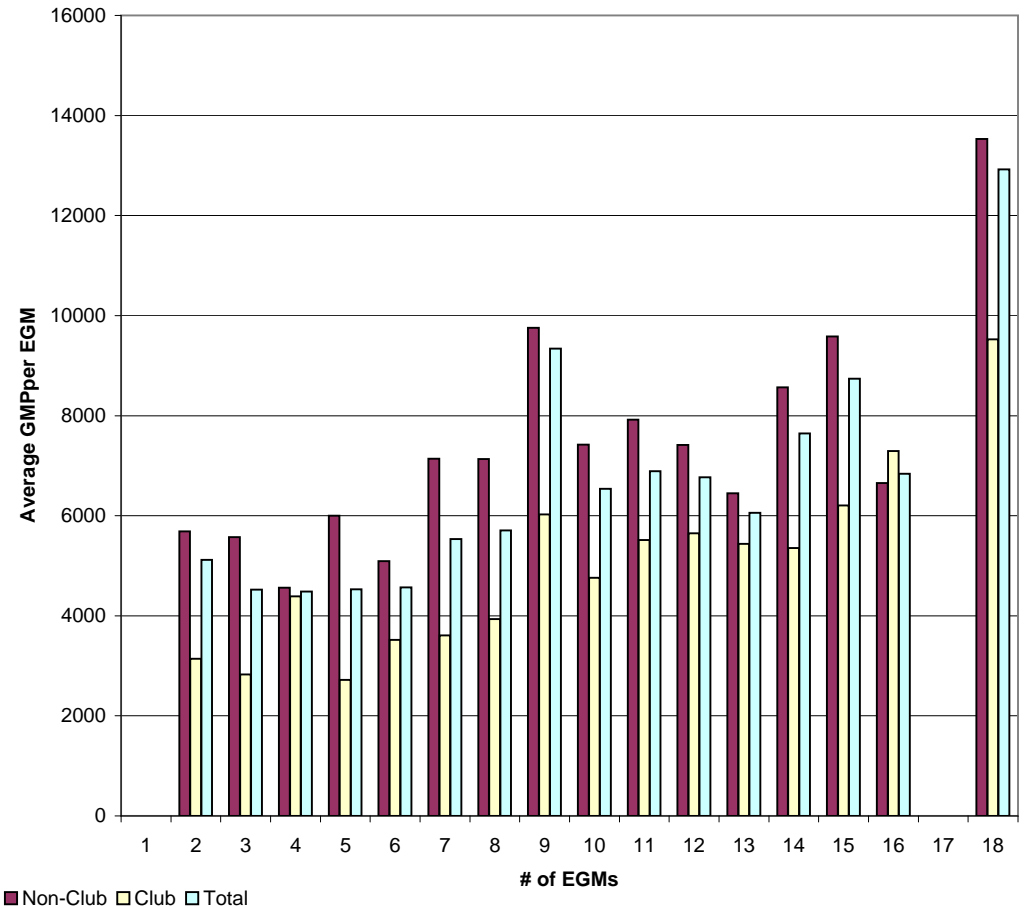

Average GMP per EGM by number of EGMs at venue