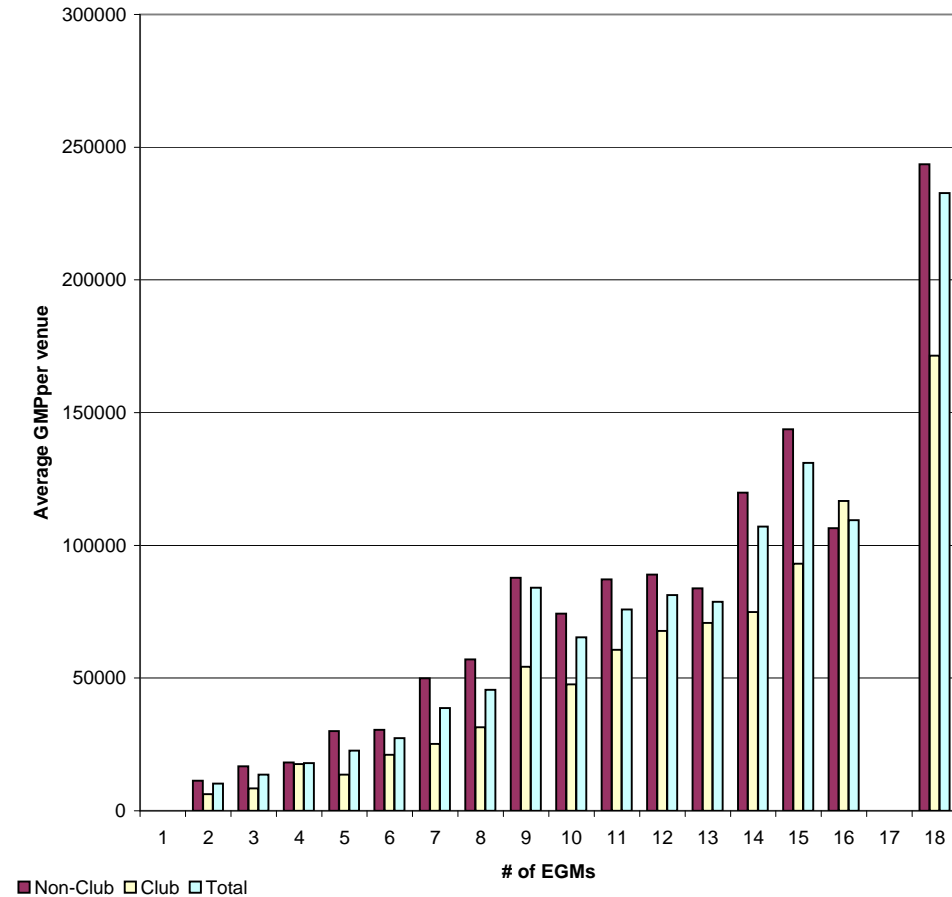

GMP by number of machines at venue for quarter to June 2010

The data provided below shows, for all class 4 venues, GMP by number of machines. The data is provided for all machines, and for non-clubs and for clubs venues licensed as at 30/06/2010. Data for venues that were not licensed at this date are excluded; therefore the total GMP may not match with the official figures. Note that range and median GMP data is not provided for groups of fewer than 3 venues, as this would reveal GMP for individual venues.

		TOTAL		
		Total	Club	Non-Club
# venues		1,454	328	1,126
Range	Min	-$425.84	$327.28	-$425.84
	Max	$899,350.22	$757,945.20	$899,350.22
Average per venue		$143,629.07	$87,816.98	$159,886.94
Total EGMs		18,944	3,766	15,178
Average per machine		$11,023.89	$7,648.43	$11,861.42

Average GMP per venue by number of EGMs at venue