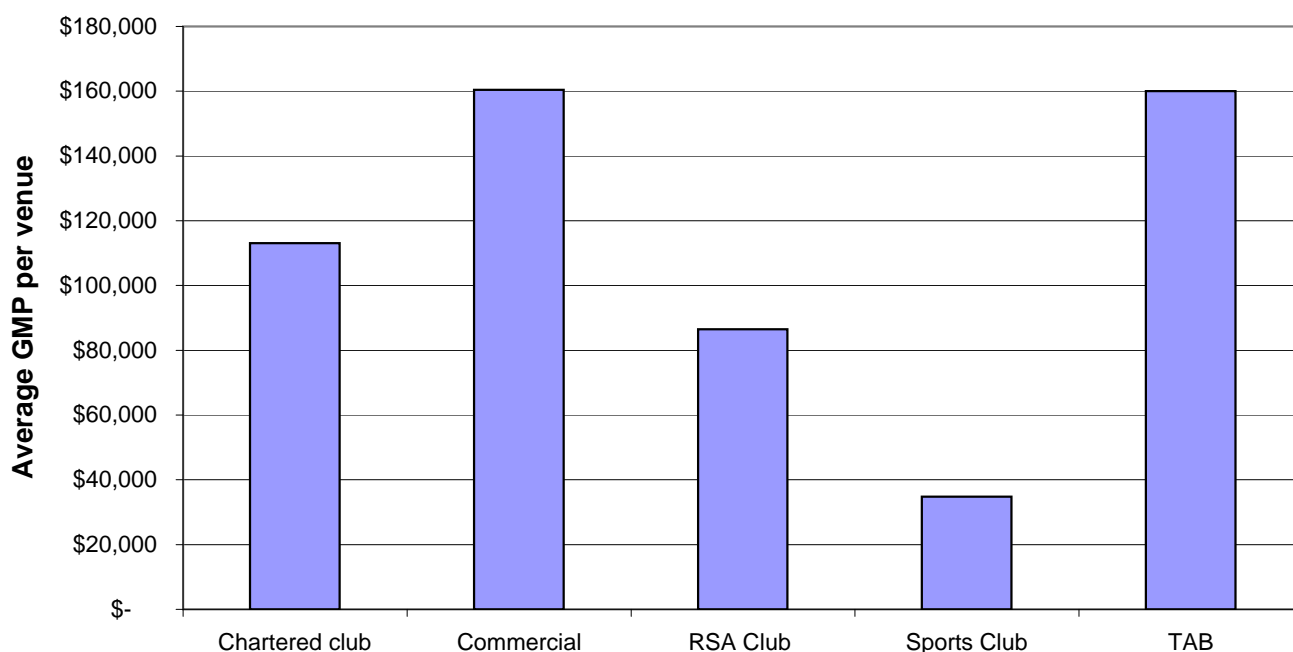

		TOTAL		
		Total	Club	Non-Club
# venues		1,454	328	1,126
Range	Min	-\$425.84	\$327.28	-\$425.84
	Max	\$899,350.22	\$757,945.20	\$899,350.22
Average per venue		\$143,629.07	\$87,816.98	\$159,886.94
Total EGMs		18,944	3,766	15,178
Average per machine		\$11,023.89	\$7,648.43	\$11,861.42

Average GMP per venue by number of EGMs at venue

Average GMP per EGM by number of EGMs at venue

GMP by class of venue for quarter to June 2010

The data is provided for all non-clubs and for clubs venues licensed as at 30/06/2010. Note data for venues that were not licensed at this date are excluded; therefore the total GMP may not match with the official figures.

Class of venue	Number of EGMs	Number of venues	Total GMP	Average per venue
Chartered club	2,019	148	\$ 16,733,842.22	\$ 113,066.50
Commercial	15,034	1,110	\$ 178,084,729.03	\$ 160,436.69
RSA Club	1,130	95	\$ 8,216,435.34	\$ 86,488.79
Sports Club	554	84	\$ 2,921,751.68	\$ 34,782.76
TAB	207	18	\$ 2,879,902.91	\$ 159,994.61
Total	18,944	1,455	\$ 208,836,661.18	\$ 554,769.35

Average GMP per venue for quarter to June 2010

Share of total GMP for each type of venue

EGM and GMP at suburb level for quarter to June 2010

The data is provided for all non-clubs and for clubs venues licensed as at 30/06/2010. Note data for venues that were not licensed at this date are excluded; therefore the total GMP may not match with the official figures.