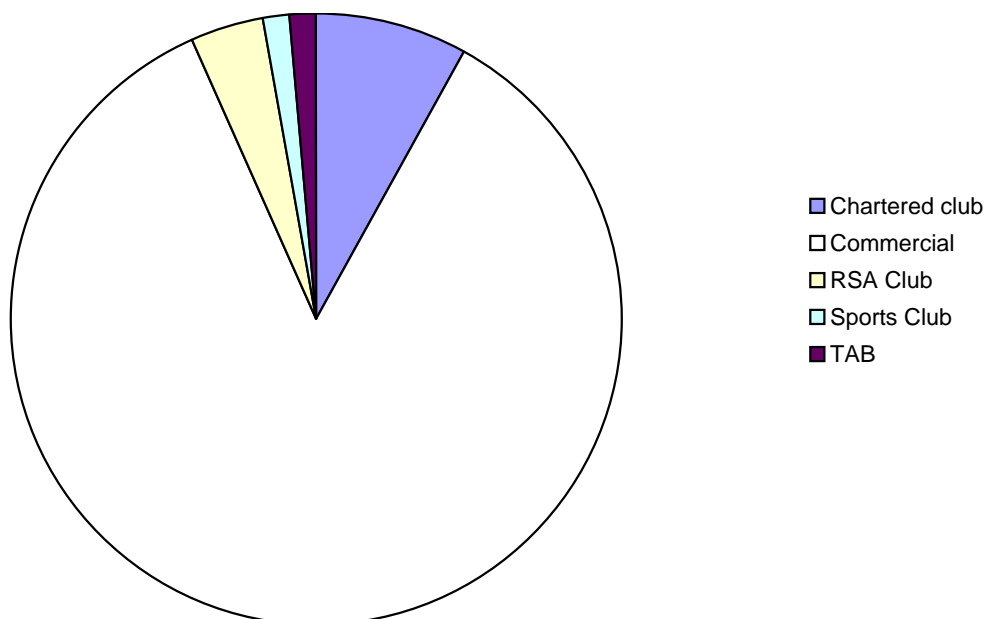

Share of total GMP for each type of venue