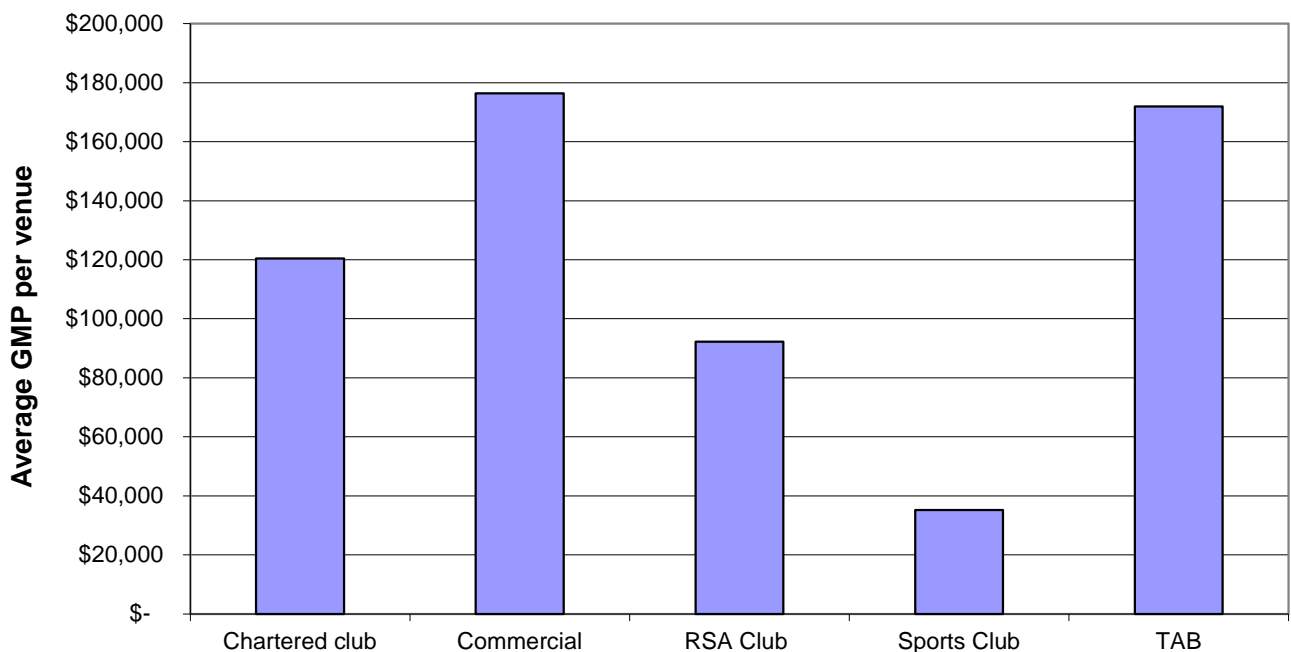

REPORT 4: GMP by class of venue for quarter to September 2011

The data is provided for all non-clubs and for clubs venues licensed as at 30/09/2011. Note data for venues that were not licensed at this date are excluded; therefore the total GMP may not match with the official figures.

Class of venue	Number of EGMs	Number of venues	Total GMP	Average per venue
Chartered club	2,041	148	$ 17,820,955.56	$ 120,411.86
Commercial	14,255	1,071	$ 188,861,630.67	$ 176,341.39
RSA Club	1,109	90	$ 8,302,827.68	$ 92,253.64
Sports Club	537	80	$ 2,813,176.78	$ 35,164.71
TAB	225	20	$ 3,439,234.33	$ 171,961.72
Total	18,167	1,409	$ 221,237,825.02	$ 596,133.32

Average GMP per venue for quarter to September 2011