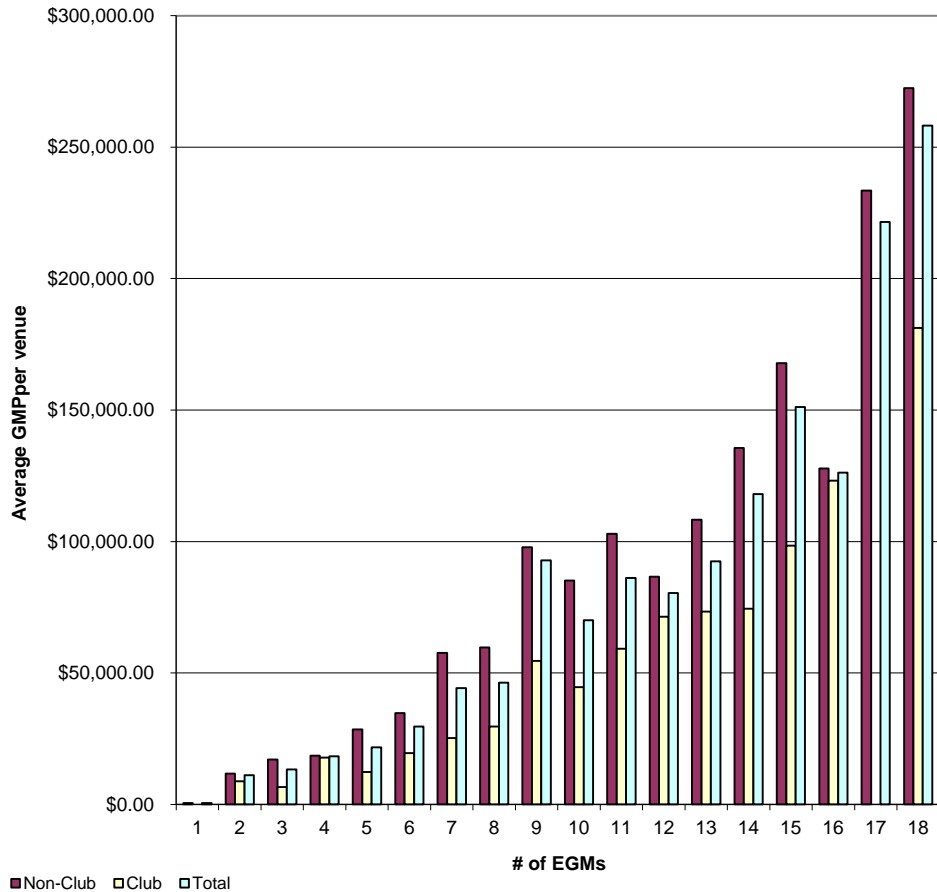

REPORT 3: GMP by number of machines at venue for quarter to September 2011

The data provided below shows, for all class 4 venues, GMP by number of machines. The data is provided for all machines, and for non-clubs and for clubs venues licensed as at 30/09/2011. Data for venues that were not licensed at this date are excluded; therefore the total GMP may not match with the official figures. Note that range and median GMP data is not provided for groups of fewer than 3 venues, as this would reveal GMP for individual venues.

		TOTAL		
		Total	Club	Non-Club
# venues		1,398	318	1,080
Range	Min	$0.00	$0.00	$0.00
	Max	$854,415.47	$854,415.47	$766,939.64
Average per venue		$158,253.09	$93,540.33	$177,307.41
Total EGMs		18,167	3,719	14,448
Average per machine		$12,178.01	$7,998.34	$13,253.88

Average GMP per venue by number of EGMs at venue