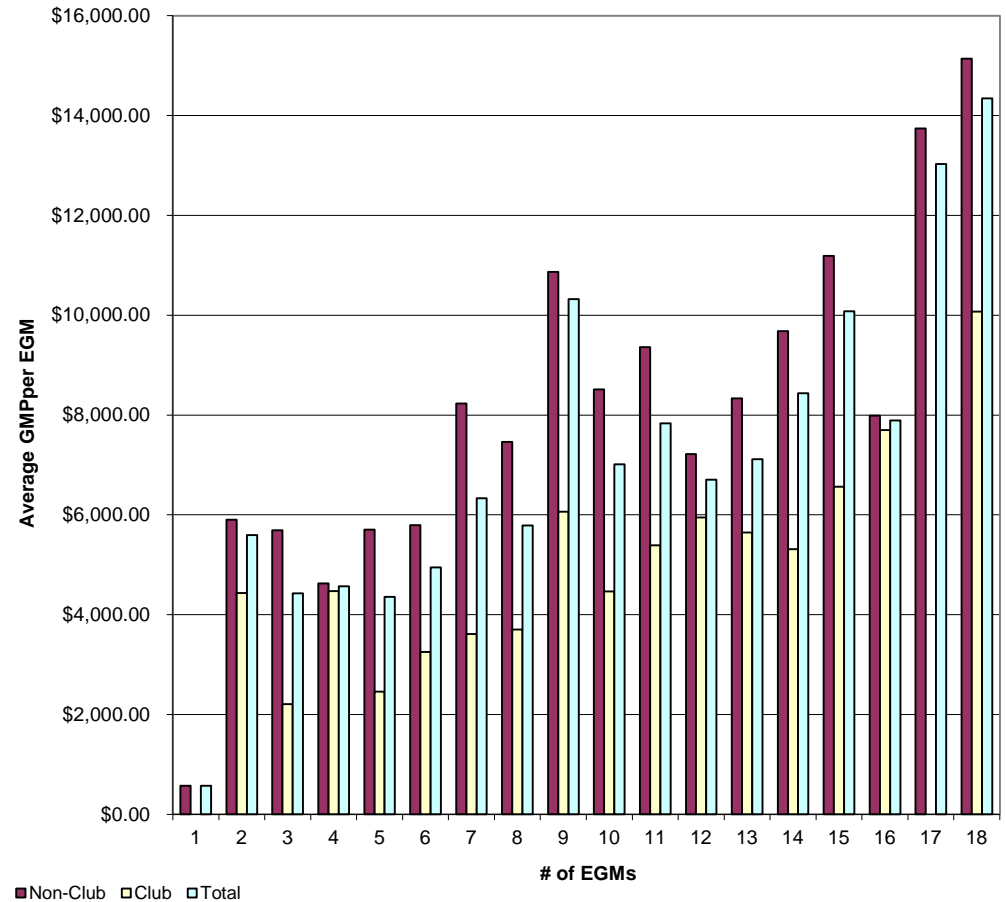

Average GMP per EGM by number of EGMs at venue