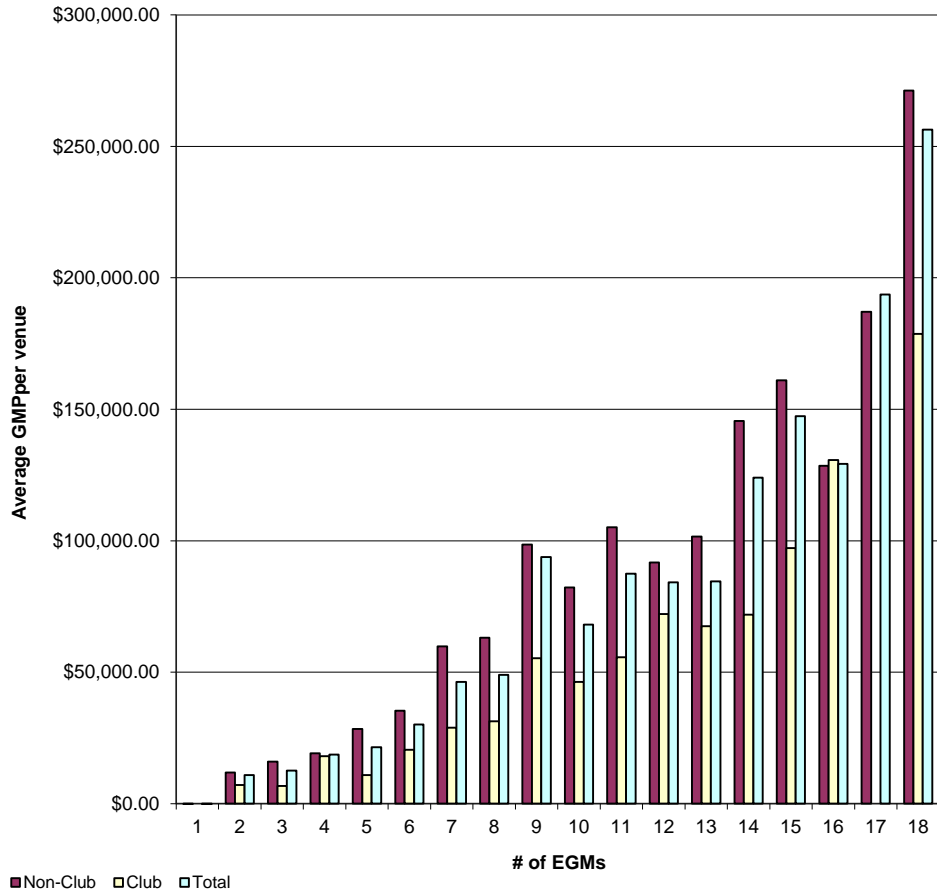

REPORT 3: GMP by number of machines at venue for quarter to December 2011

The data provided below shows, for all class 4 venues, GMP by number of machines. The data is provided for all machines, and for non-clubs and for clubs venues licensed as at 31/12/2011. Data for venues that were not licensed at this date are excluded; therefore the total GMP may not match with the official figures. Note that range and median GMP data is not provided for groups of fewer than 3 venues, as this would reveal GMP for individual venues.

		TOTAL		
		Total	Club	Non-Club
# venues		1,397	320	1,077
Range	Min	-$771.08	$0.00	-$771.08
	Max	$844,825.93	$844,825.93	$751,287.19
Average per venue		$157,535.11	$93,460.79	$176,572.98
Total EGMs		18,133	3,746	14,387
Average per machine		$12,136.80	$7,983.84	$13,218.12

Average GMP per venue by number of EGMs at venue