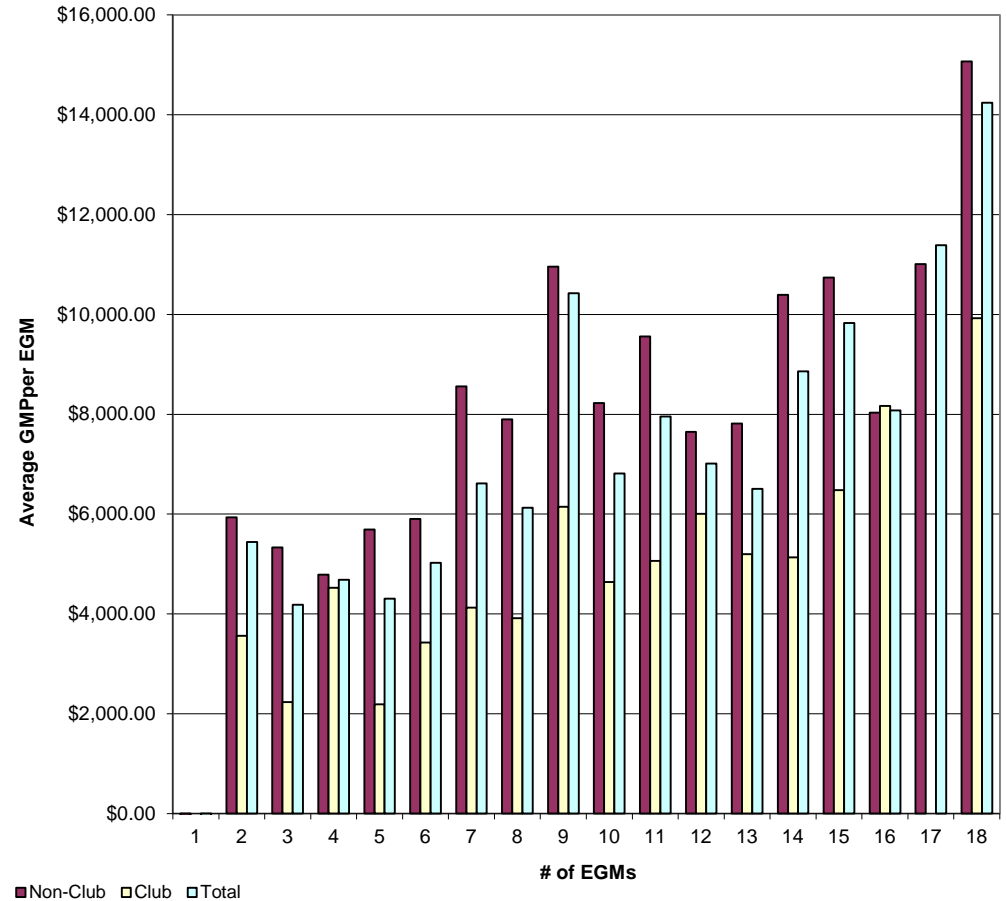

Average GMP per EGM by number of EGMs at venue